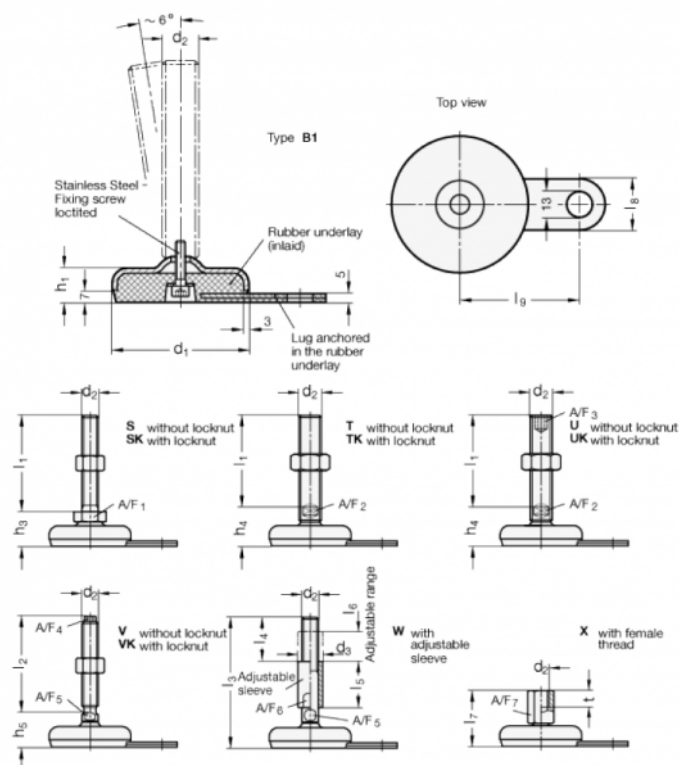

Article number: 203380M16125B1T
 Description: E+G levelling foot
 GN 33-80-M16-125-B1-T, Stainless steel
 Note: T Without nut, Wrench flat at the bottom

Measures

- A/F2 = 12
- d1 = 80
- d2 = M16
- h1 = 20
- h4 = 34
- l1 = 125
- l8 = 30
- l9 = 70